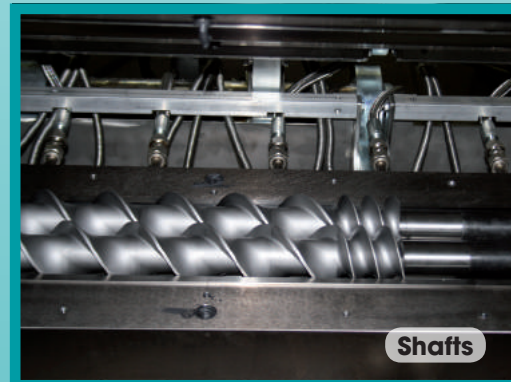

Steel Belt Systems

Extrusion & Powder Coating Division

- Complete range of spare parts for most twin-screw extruders
- Refurbishment of single parts and of complete extruders
- Service

CONTACTS

SBS Steel Belt Systems Srl - Italy