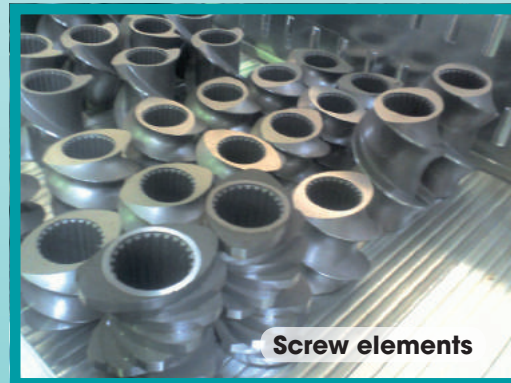

Steel Belt Systems

Extrusion & Powder Coating Division

- Complete range of spare parts for most twin-screw extruders
- Refurbishment of single parts and of complete extruders
- Service

CONTACTS

SBS Steel Belt Systems Srl - Italy