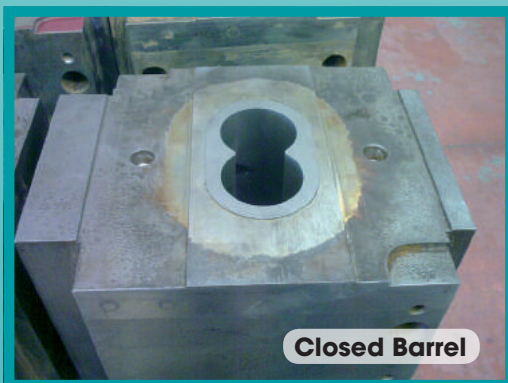

Steel Belt Systems

Extrusion & Powder Coating Division

- Complete range of spare parts for most twin-screw extruders
- Refurbishment of single parts and of complete extruders
- Service

CONTACTS

SBS Steel Belt Systems Srl - Italy