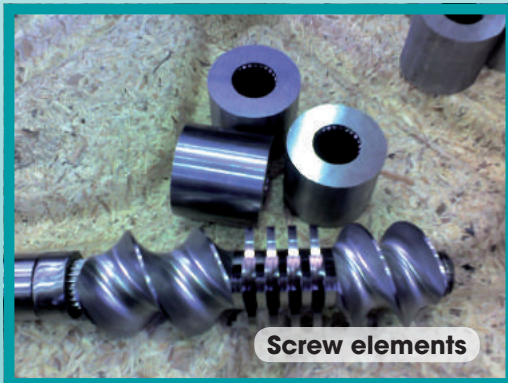

Steel Belt Systems

Extrusion & Powder Coating Division

- Complete range of spare parts for most twin-screw extruders
- Refurbishment of single parts and of complete extruders
- Service

CONTACTS

SBS Steel Belt Systems Srl - Italy